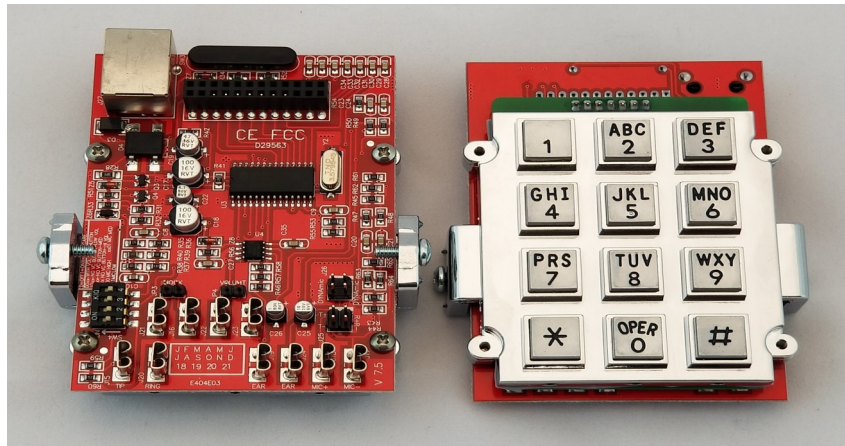

TMG, Inc.

CT-20105 Standard Dial

Replacement Dial for TMG Series:

CT-300 Brick Telephones

CT-400 Mini Telephones

CT-500 Midsize Telephones

CT-1000 Full-Size Telephones

The CT-20105 Dial is also a drop-in

replacement for phones manufactured by Wintel and Quadrum

CT-30105 Volume Control Dial

Replacement Dial for TMG Series:

CT-410-VCD Mini Volume Control Dial Telephone

CT-1010-VCD Full-Size Volume Control Dial Telephone