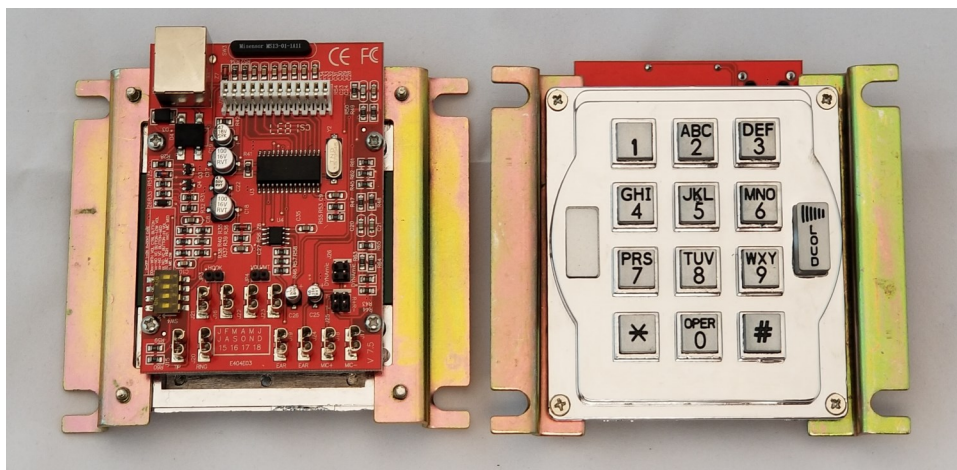

Telcom Marketing Group, Inc. -- 1370 Weber Industrial Drive Suite 100A -- Cumming, GA 30041

Phone: 770.844.1346

Fax: 770.844.9079

Toll Free 877.844.1366

www.inmatetelephones.com